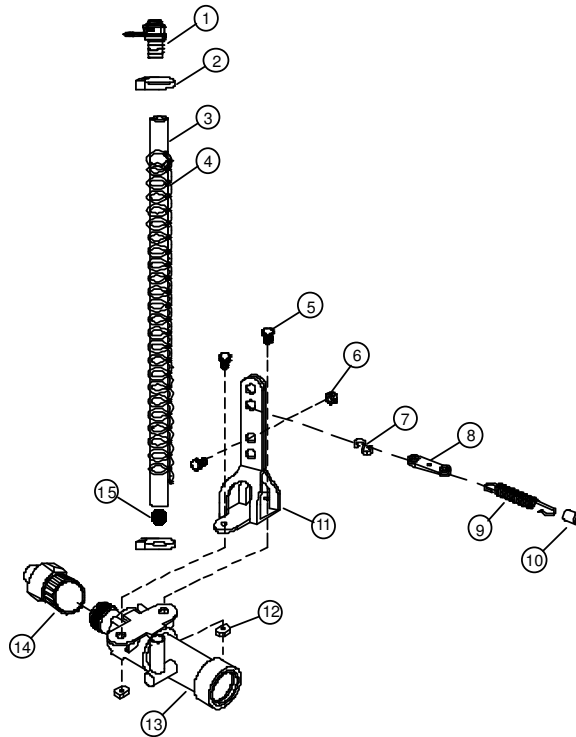

End Kit Assembly (Cumberland) - Auto Flush CW-BN1008

KEY	PART #	DESCRIPTION
1	CW-10050	FFLUSH CAP ASSEMBLY WITH INSERT
2	CW-9600	HOSE CLAMP-3/4"-7/8" BLK NYLON
3	CW-9051	FLEX GAUGE TUBE
4	CW-9052	SPRING 22"FOR SIGHT GAUGE TUBE
5	S-4614	BOLT 1/4-20X1/2 S.S.HHCS
6	S-7307	NUT 1/4-20S.S.ESSNA NUT
7	S-9244	S-HOOK 1.080 X 1-1/16
8	CW-2003	CORD ADJUSTER
9	CW-5031	SPRING,SUS1.35XOD10.6XBL59mm
10	CW-2007	SLEEVE NICO 1/16" X 1/16"
11	CW-3019	REGULATOR MOUNT BRACKET
12	S-8910	NUT 1/4-20 SQ HEAD PLATED
13	CW-3065	END KIT HOUSING (CUMBERLAND)
14	CW-10013	GARDEN HOSE REPAIR 3/4"
15	CW-5154	FLOAT BALL-7/16" PLASTIC