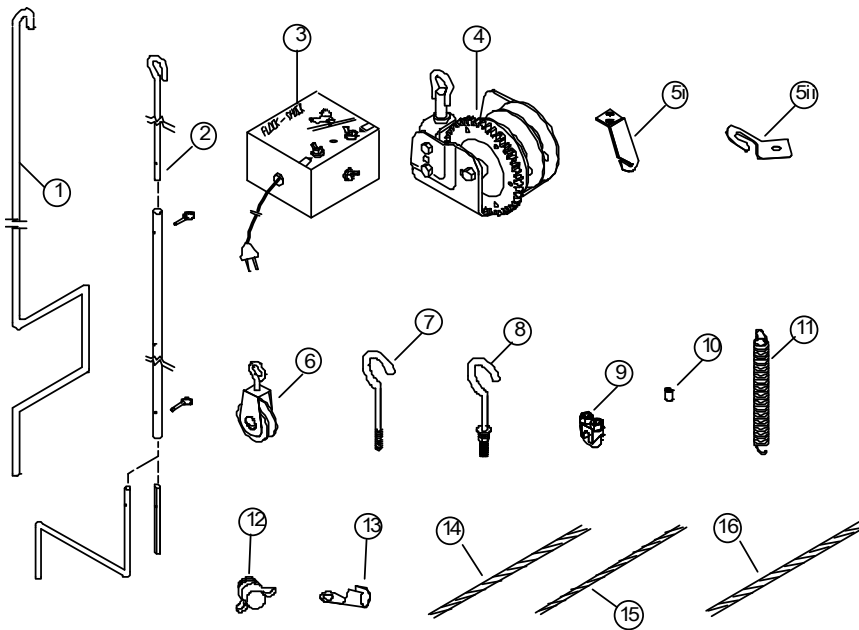

Winching & Miscellaneous Accessories

KEY	PART #	DESCRIPTION
1	07081400	5' HAND CRANK FOR OVERHEAD WINCH
2	07099550	8' ADJUSTABLE HAND CRANK
3	07097993	"FLOCK SHOCK" SOCKER - 220V AC 50/60HZ
4	HDL1500	1500LBS OVERHEAD WINCH
5i	07500197	ANCHOR PLATE 4" LG
5ii	07502322	ANCHOR PLATE 'G'
6	H35-0030	7/8" PULLEY W/ EYEBOLT
7	S-7313	EYEBOLT 1/4 - 20 X 3 1/2" OPEN EYE
8	07097927	5/16" - 18 X 3 1/2" HOOK BOLT W/ NUT
9	35-0016	1/16" ZINC PLATED CABLE CLAMP
10	CW-2007	1/16" DIA. SHOCKER NICO SLEEVE
11	00401190	SHOCKER WIRE SPRING
12	35-10018	PLASTIC AZUMA BOLT & NUT
13	CW-2004	OPEN STACONS 1/8"
14	07097392-M5	CABLE, 500'-1/8" 7X7 GALV SPL
15	00401186-M5	CABLE, 500'-1/16" 7X7 GALV SPL
16	CW-2008-1M	1/8" CORD 1000'