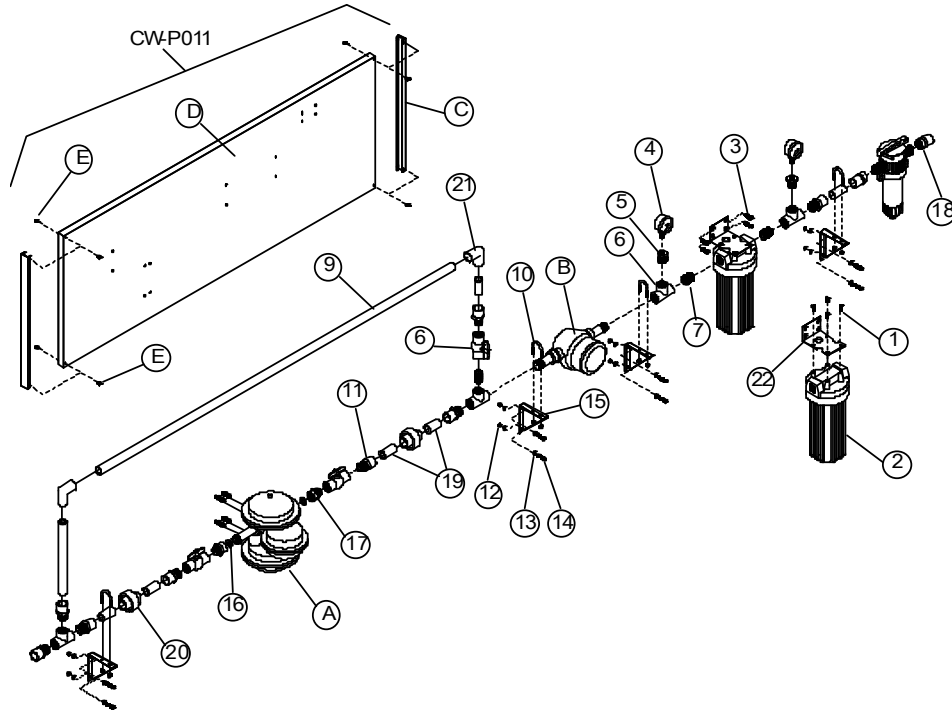

Water Filter Kits

KEY	PART #	DESCRIPTION
1	CW-5033	SCREW 1/4-20X3/4SLOT PH RD HD
2	CW-2017	FILTER HOUSING (ONLY)575S-7419
3	S-8045	SCREW SDS #10 X 3/4 HWH SS410
4	CW-4022-P	GUAGE FOR FILTER (0-100 PSI)
5	CW-4025	BUSHING 3/4"MPT X1/4" FPTC
6	CW-4023B	TEE-3/4"FPTXFPTXFPT PVC SCH40
7	CW-5109	NIPPLE-CLOSE 3/4"X3/4" NYLON
8	CW-5106	VALVE-BALL VALVE 3/4" FPT PVC
9	CW-P007	PIPE 20MM PVC PRE-CUT 15" LG
10	S-P185	1/4"X3/4" U-BOLT C/W2 NUT GALV
11	CW-P006	VALVE SOCKET 3/4" MPT PVC
12	VS-M7001	NUT HEX M5 Z.P.
13	S-P117	WASHER FLAT M5
14	S-7209	SCREW #10-24-1 1/4
15	07501837	HANGING BRACKET
16	CW-5047	GARDEN HOSE WASHER
17	CW-5108	3/4"MPT x FGH COUPLER
18	CW-4024	COUPLING-3/4"SxFPT PVC SCH 40
19	CW-P009	PIPE 20MM PVC PRE-CUT 2" LG
20	CW-P005	UNION GLUE 3/4" PVC SCH80
21	CW-5066	ELBOW-90 DEG PVC 3/4" GXG
22	07501994	WATER FILTER BRACKET

CW-P010 NOT INCLUDED BELOW PARTS :

KEY	PART #	DESCRIPTION
A	CW-2022	MEDICATOR
B	CW-2030	WATER METER
C	CW-P011	PVC PLANKING FILTER KITS ASSY
D	CP7820P-1P	7/8" X 20" X 4" SINGLE PLANK
E	07501838	END PALTE
F	S-P129	SCREW M3.5 X 1.0 PAN HD SELF TAPPINS