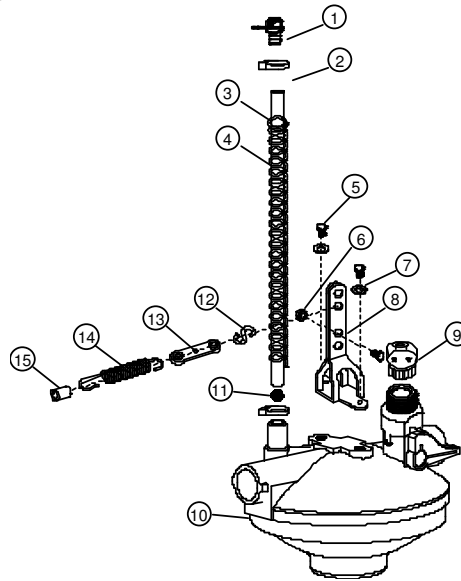

ROUND PIPE

Regulator Assy With Accessories, CW-3030-P

KEY	PART #	DESCRIPTION
1	CW-10050	FLUSH CAP ASSEMBLY WITH INSERT
2	CW-9600	HOSE CLAMP-3/4"-7/8" BLK NYLON
3	CW-9051	FLEX GUAGE TUBE
4	CW-9052	SPRING 22"FOR SIGHT GUAGE TUBE
5	S-4614	BOLT 1/4-20X1/2 S.S.HHCS
6	S-7307	NUT 1/4-20S.S.ESSNA NUT
7	S-7005	WASHER FLAT S.S. 5/16
8	CW-3019	REGULATOR MOUNT BRACKET
9	CW-10013	GARDEN HOSE REPAIR 3/4"
10	CW-3025	REGULATOR ASSEMBLY
11	CW-5154	FLOAT BALL-7/16" PLASTIC
12	S-9244	S-HOOK 1.080 X 1-1/16
13	CW-2003	CORD ADJUSTER
14	CW-5031	SPRING,SUS1.35XOD10.6XBL59mm
15	CW-2007	SLEEVE NICO 1/16" X 1/16"

Regulator Assembly, CW-3025

KEY	PART #	DESCRIPTION
1	CW-3023	TOP WELDMENT, REGULATOR
2	CW-3011	INTERNAL PLUNGER RETAINER
3	CW-3028	INTERNAL PLUNGER ASSEMBLY
4	CW-3024	INLET ASSEMBLY
5	CW-3014R1	FLUSH LEVER, REGULATOR
6	S-7669	SCREW SMSAB #8X3/4 PHP SS
7	CW-3026	DIAPHRAGM ASSEMBLY
8	CW-3003	COMPRESSION SPRING, REGULATOR
9	CW-3005	REGULATOR BOTTOM
10	CW-3027	ADJUSTER ASSEMBLY
11	CW-3018	END CAP, REGULATOR
12	CW-5027	O-RING, T0.103" X ID1.049"
13	S-8668	SCREW TRS #8 X 1/2 SUS PHP
14	S-9249	WASHER FLAT 3.5MM WIDE SS
15	S-7662	SCREW MS #6-32X1/4 THP SS

Air Vent Assembly, CW-9510-P

KEY	PART #	DESCRIPTION
1	CW-10050	FLUSH CAP ASSEMBLY WITH INSERT
2	CW-9600	HOSE CLAMP-3/4"-7/8" BLK NYLON
3	CW-9051	FLEX GAUGE TUBE
4	CW-9052	SPRING 22"FOR SIGHT GAUGE TUBE
5	S-4614	BOLT 1/4-20X1/2 S.S.HHCS
6	S-7307	NUT 1/4-20S.S.ESSNA NUT
7	S-9244	S-HOOK 1.080 X 1-1/16
8	CW-2003	CORD ADJUSTER
9	CW-5031	SPRING,SUS1.35XOD10.6XBL59mm
10	CW-2007	SLEEVE NICO 1/16" X 1/16"
11	CW-3019	REGULATOR MOUNT BRACKET
12	S-8910	NUT 1/4-20 SQ HEAD PLATED
13	CW-5020	CONNECTOR ASSY
14	CW-10055	AIR VENT WELD ASSY
15	CW-5154	FLOAT BALL-7/16" PLASTIC