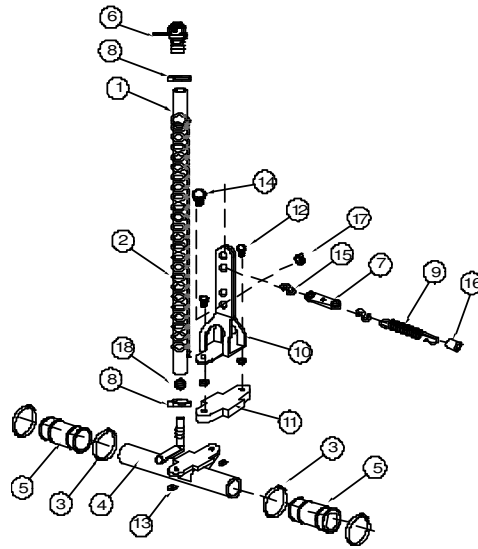

CW-P010 NOT INCLUDED BELOW PARTS :

KEY	PART #	DESCRIPTION
A	CW-2022	MEDICATOR
B	CW-2030	WATER METER
C	CW-P011	PVC PLANKING FILTER KITS ASSY
D	CP7820P-1P	7/8" X 20" X 4" SINGLE PLANK
E	07501838	END PALTE
F	S-P129	SCREW M3.5 X 1.0 PAN HD SELF TAPPINS

SQUARE PIPE

Regulator Exploded View , CW-3025-H

KEY	PART #	DESCRIPTION
1	CW-3023-H	REGULATOR TOP ASSEMBLY
2	CW-3011	INTERNAL PLUNGER RETAINER
3	CW-3028	PLUNGER ASSEMBLY
4	CW-3024	INLET ASSEMBLY
5	CW-3014	FLUSH LEVER
6	S-7669	SCREW SMSAB #12X3/4 PHP SS
7	CW-3026	DIAPHRAGM ASSEMBLY
8	CW-3003	SPRING
9	CW-3005	REGULATOR BOTTOM
10	CW-3027	ADJUSTER ASSEMBLY
11	CW-3018	END CAP
12	CW-5027	WATERING O RING
13	S-8668	SCREW TRS #8X1/2 PHP SS
14	S-9249	WASHER FLAT 3.5MM WIDE SS
15	S-7662	SCREW MS #6-32X1/4 PHP SS

Air Vent with Accessories CW-10025

KEY	PART #	DESCRIPTION
1	CW-9051	FLEX GAUGE TUBE (24")
2	CW-9052	SPRING 22" FOR SIGHT GAUGE TUBE
3	S-P397	OETIKER 1 EAR CLAMP
4	CW-10055	AIR VENT WELD ASSY
5	CW-10019	SQUARE TO ROUND CONNECTOR
6	CW-10050	FLUSH CAP ASSEMBLY
7	CW-2003	CORD ADJUSTER
8	CW-9600	HOSE CLAMP 3/4" - 7/8" BLACK NYLON
9	CW-5031	SPRING, SS 3" OAL X .418 OD
10	CW-3019	REGULATOR MOUNT BRACKET
11	CW-3022	BRAZIL SPACER
12	S-7359	BOLT HHCS 1/4 - 20 -1 SS
13	S-8910	NUT 1/4-20 SQ HEAD PLATED
14	S-4614	BOLT 1/4 - 20 SS HHCS
15	S-9244	HOOK ' S ' #1.08 X 1 1/16
16	CW-2007	SLEEVE NICO 1/16" X 1/16"
17	S-7307	NUT NYLOCK 1/4 - 20 SS
18	CW-5154	FLOAT BALL - 7/16" PLASTIC (BLUE COLOR)