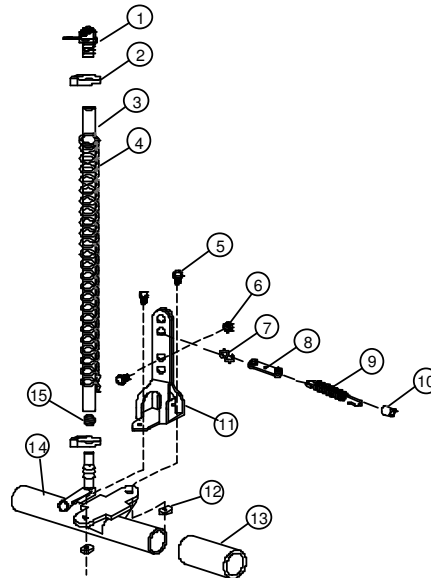

ROUND PIPE

Regulator Assy With Accessories, CW-3030-P

KEY	PART #	DESCRIPTION
1	CW-10050	FLUSH CAP ASSEMBLY WITH INSERT
2	CW-9600	HOSE CLAMP-3/4"-7/8" BLK NYLON
3	CW-9051	FLEX GUAGE TUBE
4	CW-9052	SPRING 22"FOR SIGHT GUAGE TUBE
5	S-4614	BOLT 1/4-20X1/2 S.S.HHCS
6	S-7307	NUT 1/4-20S.S.ESSNA NUT
7	S-7005	WASHER FLAT S.S. 5/16
8	CW-3019	REGULATOR MOUNT BRACKET
9	CW-10013	GARDEN HOSE REPAIR 3/4"
10	CW-3025	REGULATOR ASSEMBLY
11	CW-5154	FLOAT BALL-7/16" PLASTIC
12	S-9244	S-HOOK 1.080 X 1-1/16
13	CW-2003	CORD ADJUSTER
14	CW-5031	SPRING,SUS1.35XOD10.6XBL59mm
15	CW-2007	SLEEVE NICO 1/16" X 1/16"

Regulator Assembly, CW-3025

KEY	PART #	DESCRIPTION
1	CW-3023	TOP WELDMENT, REGULATOR
2	CW-3011	INTERNAL PLUNGER RETAINER
3	CW-3028	INTERNAL PLUNGER ASSEMBLY
4	CW-3024	INLET ASSEMBLY
5	CW-3014R1	FLUSH LEVER, REGULATOR
6	S-7669	SCREW SMSAB #8X3/4 PHP SS
7	CW-3026	DIAPHRAGM ASSEMBLY
8	CW-3003	COMPRESSION SPRING, REGULATOR
9	CW-3005	REGULATOR BOTTOM
10	CW-3027	ADJUSTER ASSEMBLY
11	CW-3018	END CAP, REGULATOR
12	CW-5027	O-RING, T0.103" X ID1.049"
13	S-8668	SCREW TRS #8 X 1/2 SUS PHP
14	S-9249	WASHER FLAT 3.5MM WIDE SS
15	S-7662	SCREW MS #6-32X1/4 THP SS

Air Vent Assembly, CW-9510-P

KEY	PART #	DESCRIPTION
1	CW-10050	FLUSH CAP ASSEMBLY WITH INSERT
2	CW-9600	HOSE CLAMP-3/4"-7/8" BLK NYLON
3	CW-9051	FLEX GAUGE TUBE
4	CW-9052	SPRING 22"FOR SIGHT GAUGE TUBE
5	S-4614	BOLT 1/4-20X1/2 S.S.HHCS
6	S-7307	NUT 1/4-20S.S.ESSNA NUT
7	S-9244	S-HOOK 1.080 X 1-1/16
8	CW-2003	CORD ADJUSTER
9	CW-5031	SPRING,SUS1.35XOD10.6XBL59mm
10	CW-2007	SLEEVE NICO 1/16" X 1/16"
11	CW-3019	REGULATOR MOUNT BRACKET
12	S-8910	NUT 1/4-20 SQ HEAD PLATED
13	CW-5020	CONNECTOR ASSY
14	CW-10055	AIR VENT WELD ASSY
15	CW-5154	FLOAT BALL-7/16" PLASTIC