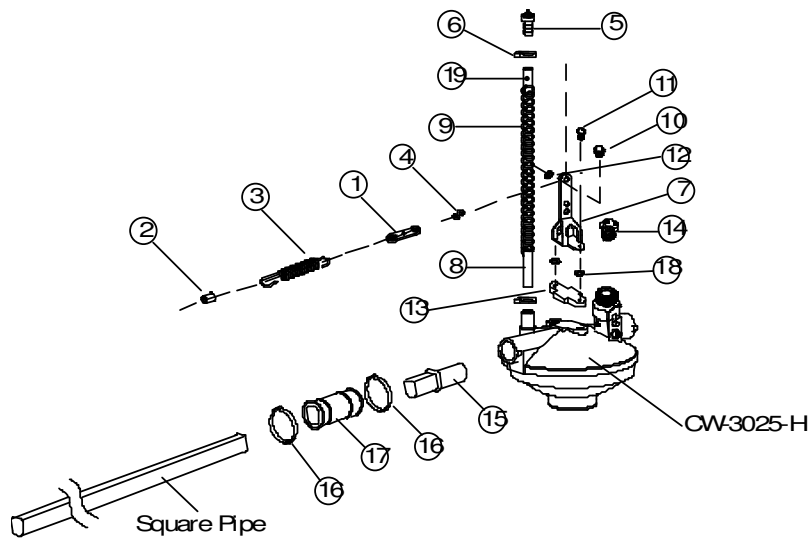

Regulator Accessories Part List, CW-10028-H

KEY	PART #	DESCRIPTION
1	CW-2003	CORD ADJUSTER
2	CW-2007	SLEEVE NICO
3	CW-5031	SPRING
4	CW-9244	S HOOK
5	CW-10050	FLUSH CAP ASSY
6	CW-9600	HOSE CLAMP
7	CW-3019	REGUALTOR MOUNT BRACKET
8	CW-9051	FLEX SIGHT GAUGE TUBE
9	CW-9052	SPRING 22"
10	S-4614	BOLT HHCS 1/4 -20 X 1/2 SS
11	S-7359	BOLT HHCS 1/4 -20 X 1 SS
12	S-7307	NUT NYLON 1/4 -20 SS
13	CW3022	BRAZIL SPACER
14	CW-10013	SWIVEL - FGH X 3/4 "BARB (w gasket)
15	CW-10016	SQUARE ADAPTOR
16	CW-3066	OETIKER HOSE CLIP
17	CW-10018	SQUARE RUBBER CONNECTOR
18	S-7005	WASHER FLAT
19	CW-5154	FLOAT BALL