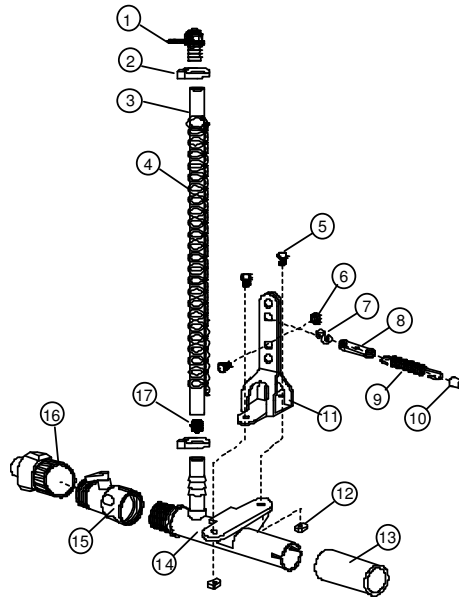

End Kit with with Assembly - Manual Flush CW-9500-P

KEY	PART #	DESCRIPTION
1	CW-10050	FLUSH CAP ASSEMBLY WITH INSERT
2	CW-9600	HOSE CLAMP-3/4"-7/8" BLK NYLON
3	CW-9051	FLEX GAUGE TUBE
4	CW-9052	SPRING 22"FOR SIGHT GAUGE TUBE
5	S-4614	BOLT 1/4-20X1/2 S.S.HHCS
6	S-7307	NUT 1/4-20S.S.ESSNA NUT
7	S-9244	S-HOOK 1.080 X 1-1/16
8	CW-2003	CORD ADJUSTER
9	CW-5031	SPRING,SUS1.35XOD10.6XBL59mm
10	CW-2007	SLEEVE NICO 1/16" X 1/16"
11	CW-3019	REGULATOR MOUNT BRACKET
12	S-8910	NUT 1/4-20 SQ HEAD PLATED
13	CW-5020	CONNECTOR ASSY
14	CW-10054	END KIT HOUSING
15	CW-3067	ZINC PLATE SHUT OFF VALVE
16	CW-10013	GARDEN HOSE REPAIR 3/4"
17	CW-5154	FLOAT BALL-7/16" PLASTIC