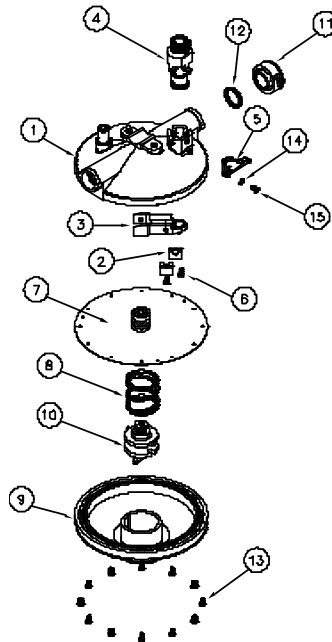

SQUARE PIPE

Regulator Exploded View , CW-3025-H

KEY	PART #	DESCRIPTION
1	CW-3023-H	REGULATOR TOP ASSEMBLY
2	CW-3011	INTERNAL PLUNGER RETAINER
3	CW-3028	PLUNGER ASSEMBLY
4	CW-3024	INLET ASSEMBLY
5	CW-3014	FLUSH LEVER
6	S-7669	SCREW SMSAB #12X3/4 PHP SS
7	CW-3026	DIAPHRAGM ASSEMBLY
8	CW-3003	SPRING
9	CW-3005	REGULATOR BOTTOM
10	CW-3027	ADJUSTER ASSEMBLY
11	CW-3018	END CAP
12	CW-5027	WATERING O RING
13	S-8668	SCREW TRS #8X1/2 PHP SS
14	S-9249	WASHER FLAT 3.5MM WIDE SS
15	S-7662	SCREW MS #6-32X1/4 PHP SS