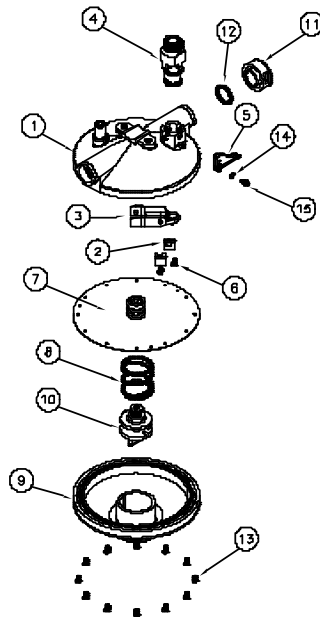

ROUND PIPE

Regulator Assy With Accessories, CW-3030-P

KEY	PART #	DESCRIPTION
1	CW-10050	FLUSH CAP ASSEMBLY WITH INSERT
2	CW-9600	HOSE CLAMP-3/4"-7/8" BLK NYLON
3	CW-9051	FLEX GUAGE TUBE
4	CW-9052	SPRING 22"FOR SIGHT GUAGE TUBE
5	S-4614	BOLT 1/4-20X1/2 S.S.HHCS
6	S-7307	NUT 1/4-20S.S.ESSNA NUT
7	S-7005	WASHER FLAT S.S. 5/16
8	CW-3019	REGULATOR MOUNT BRACKET
9	CW-10013	GARDEN HOSE REPAIR 3/4"
10	CW-3025	REGULATOR ASSEMBLY
11	CW-5154	FLOAT BALL-7/16" PLASTIC
12	S-9244	S-HOOK 1.080 X 1-1/16
13	CW-2003	CORD ADJUSTER
14	CW-5031	SPRING,SUS1.35XOD10.6XBL59mm
15	CW-2007	SLEEVE NICO 1/16" X 1/16"

Regulator Assembly, CW-3025

KEY	PART #	DESCRIPTION
1	CW-3023	TOP WELDMENT, REGULATOR
2	CW-3011	INTERNAL PLUNGER RETAINER
3	CW-3028	INTERNAL PLUNGER ASSEMBLY
4	CW-3024	INLET ASSEMBLY
5	CW-3014R1	FLUSH LEVER, REGULATOR
6	S-7669	SCREW SMSAB #8X3/4 PHP SS
7	CW-3026	DIAPHRAGM ASSEMBLY
8	CW-3003	COMPRESSION SPRING, REGULATOR
9	CW-3005	REGULATOR BOTTOM
10	CW-3027	ADJUSTER ASSEMBLY
11	CW-3018	END CAP, REGULATOR
12	CW-5027	O-RING, T0.103" X ID1.049"
13	S-8668	SCREW TRS #8 X 1/2 SUS PHP
14	S-9249	WASHER FLAT 3.5MM WIDE SS
15	S-7662	SCREW MS #6-32X1/4 THP SS

Air Vent Assembly, CW-9510-P

KEY	PART #	DESCRIPTION
1	CW-10050	FLUSH CAP ASSEMBLY WITH INSERT
2	CW-9600	HOSE CLAMP-3/4"-7/8" BLK NYLON
3	CW-9051	FLEX GAUGE TUBE
4	CW-9052	SPRING 22"FOR SIGHT GAUGE TUBE
5	S-4614	BOLT 1/4-20X1/2 S.S.HHCS
6	S-7307	NUT 1/4-20S.S.ESSNA NUT
7	S-9244	S-HOOK 1.080 X 1-1/16
8	CW-2003	CORD ADJUSTER
9	CW-5031	SPRING,SUS1.35XOD10.6XBL59mm
10	CW-2007	SLEEVE NICO 1/16" X 1/16"
11	CW-3019	REGULATOR MOUNT BRACKET
12	S-8910	NUT 1/4-20 SQ HEAD PLATED
13	CW-5020	CONNECTOR ASSY
14	CW-10055	AIR VENT WELD ASSY
15	CW-5154	FLOAT BALL-7/16" PLASTIC