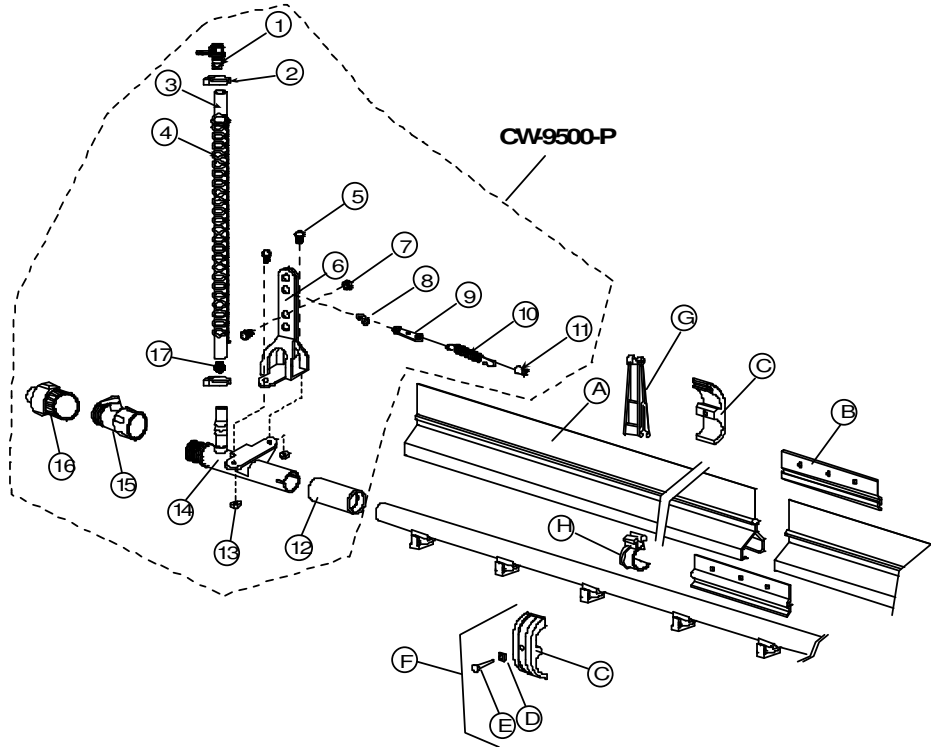

Aluminum Rail Watering system

End Kit Assembly, CW-9500-P

KEY	PART #	DESCRIPTION
1	CW-10050	FLUSH CAP ASSEMBLY WITH INSERT
2	CW-9600	HOSE CLAMP-3/4"-7/8" BLK NYLON
3	CW-9051	FLEX GAUGE TUBESPRING 22"
4	CW-9052	SPRING 22"FOR SIGHT GAUGE TUBE
5	S-4614	BOLT 1/4 - 20 SS HHCS
6	CW-3019	REGULATOR MOUNT BRACKET
7	S-7307	NUT 1/4-20S.S.ESSNA NUT
8	S-9244	S-HOOK 1.080 X 1-1/16
9	CW-2003	CORD ADJUSTER
10	CW-5031	SPRING SUS 1.35 X O.D. 10.6 X BL59 MM
11	CW-2007	SLEEVE NICO 1/16" X 1/16"
12	CW-5020	CONNECTOR ASSY
13	S-8910	NUT 1/4 - 20 SQ HEAD PLATED
14	CW-10054	END KIT HOUSING
15	CW-3067	ZINC PLATE SHUT OFF VALVE
16	CW-10013	GARDEN HOSE REPAIR 3/4"
17	CW-5154	FLOAT BALL-7/16" PLASTIC

OPTIONAL PART

KEY	PART #	DESCRIPTION
A	CW-9225	ALUMINUM SUPPORT RAIL
B	CW-9229	JOINT CONNECTORS
C	CW-4078A	SUPPORT CLAMP
D	CW-5035	NUT 1/4-20 SQ HEAD PLATED
E	CW-5034	BOLT 1/4-20X1 3/4 SLOT PH RD HD
F	CW-9178	ALUMINUM SUPPORT CLAMP ASSY
G	CW-9227	HANGER CLIP
H	CW-9226	C HANGER F/WATER PIPE