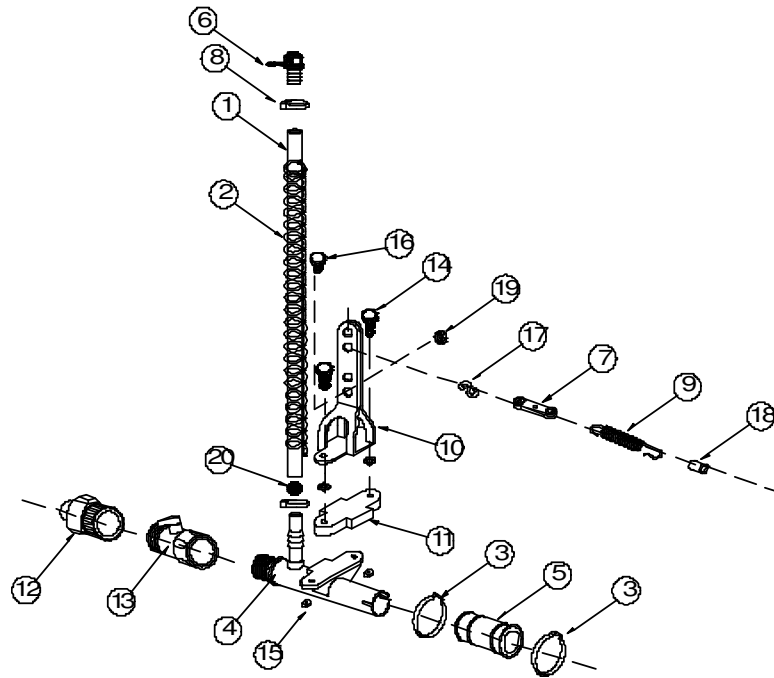

SQUARE PIPE

Regulator Exploded View , CW-3025-H

KEY	PART #	DESCRIPTION
1	CW-3023-H	REGULATOR TOP ASSEMBLY
2	CW-3011	INTERNAL PLUNGER RETAINER
3	CW-3028	PLUNGER ASSEMBLY
4	CW-3024	INLET ASSEMBLY
5	CW-3014	FLUSH LEVER
6	S-7669	SCREW SMSAB #12X3/4 PHP SS
7	CW-3026	DIAPHRAGM ASSEMBLY
8	CW-3003	SPRING
9	CW-3005	REGULATOR BOTTOM
10	CW-3027	ADJUSTER ASSEMBLY
11	CW-3018	END CAP
12	CW-5027	WATERING O RING
13	S-8668	SCREW TRS #8X1/2 PHP SS
14	S-9249	WASHER FLAT 3.5MM WIDE SS
15	S-7662	SCREW MS #6-32X1/4 PHP SS

Air Vent with Accessories CW-10025

KEY	PART #	DESCRIPTION
1	CW-9051	FLEX GAUGE TUBE (24")
2	CW-9052	SPRING 22" FOR SIGHT GAUGE TUBE
3	S-P397	OETIKER 1 EAR CLAMP
4	CW-10055	AIR VENT WELD ASSY
5	CW-10019	SQUARE TO ROUND CONNECTOR
6	CW-10050	FLUSH CAP ASSEMBLY
7	CW-2003	CORD ADJUSTER
8	CW-9600	HOSE CLAMP 3/4" - 7/8" BLACK NYLON
9	CW-5031	SPRING, SS 3" OAL X .418 OD
10	CW-3019	REGULATOR MOUNT BRACKET
11	CW-3022	BRAZIL SPACER
12	S-7359	BOLT HHCS 1/4 - 20 -1 SS
13	S-8910	NUT 1/4-20 SQ HEAD PLATED
14	S-4614	BOLT 1/4 - 20 SS HHCS
15	S-9244	HOOK ' S ' #1.08 X 1 1/16
16	CW-2007	SLEEVE NICO 1/16" X 1/16"
17	S-7307	NUT NYLOCK 1/4 - 20 SS
18	CW-5154	FLOAT BALL - 7/16" PLASTIC (BLUE COLOR)

End Kit (Square Pipe) with Accessories CW-10020

KEY	PART #	DESCRIPTION
1	CW-9051	FLEX GAUGE TUBE (24")
2	CW-9052	SPRING 22" FOR SIGHT GAUGE TUBE
3	S-P397	OETIKER 1 EAR CLAMP
4	CW-10054	END KIT HOUSING
5	CW-10019	SQUARE TO ROUND CONNECTOR
6	CW-10050	FLUSH CAP ASSEMBLY
7	CW-2003	CORD ADJUSTER
8	CW-9600	HOSE CLAMP 3/4" - 7/8" BLACK NYLON
9	CW-5031	SPRING, SS 3" OAL X .418 OD
10	CW-3019	REGULATOR MOUNT BRACKET
11	CW-3022	BRAZIL SPACER
12	CW-10013	GARDEN HOSE REPAIR
13	CW-3067	ZINC PLATED SHUT OFF VALVE NB5340Z
14	S-7359	BOLT HHCS 1/4 - 20 -1 SS
15	S-8910	NUT 1/4-20 SQ HEAD PLATED
16	S-4614	BOLT 1/4 - 20 SS HHCS
17	S-9244	HOOK ' S ' #1.08 X 1 1/16
18	CW-2007	SLEEVE NICO 1/16" X 1/16"
19	S-7307	NUT NYLOCK 1/4 - 20 SS
20	CW-5154	FLOAT BALL - 7/16" PLASTIC (BLUE COLOR)