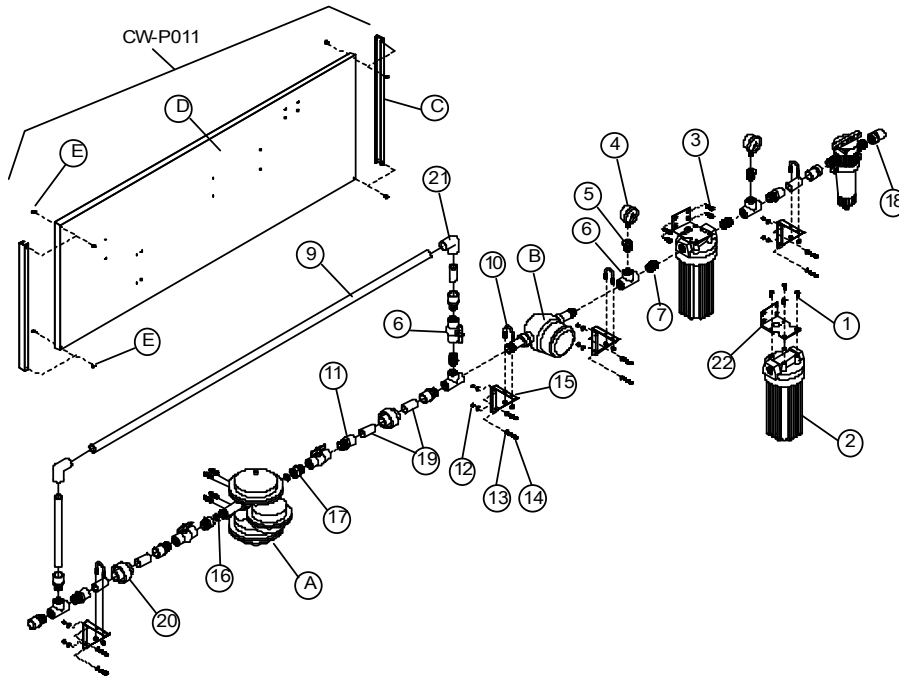

Water Filter Kits

KEY	PART #	DESCRIPTION
1	CW-5033	SCREW 1/4-20X3/4SLOT PH RD HD
2	CW-2017	FILTER HOUSING (ONLY)575S-7419
3	S-8045	SCREW SDS #10 X 3/4 HWH SS410
4	CW-4022-P	GUAGE FOR FILTER (0-100 PSI)
5	CW-4025	BUSHING 3/4"MPT X1/4" FPTC
6	CW-4023B	TEE-3/4"FPTXFPTXFPT PVC SCH40
7	CW-5109	NIPPLE-CLOSE 3/4"X3/4" NYLON
8	CW-5106	VALVE-BALL VALVE 3/4" FPT PVC
9	CW-P007	PIPE 20MM PVC PRE-CUT 15" LG
10	S-P185	1/4"X3/4" U-BOLT C/W2 NUT GALV
11	CW-P006	VALVE SOCKET 3/4" MPT PVC
12	VS-M7001	NUT HEX M5 Z.P.
13	S-P117	WASHER FLAT M5
14	S-7209	SCREW #10-24-1 1/4
15	07501837	HANGING BRACKET
16	CW-5047	GARDEN HOSE WASHER
17	CW-5108	3/4"MPT x FGH COUPLER
18	CW-4024	COUPLING-3/4"SxFPT PVC SCH 40
19	CW-P009	PIPE 20MM PVC PRE-CUT 2" LG
20	CW-P005	UNION GLUE 3/4" PVC SCH80
21	CW-5066	ELBOW-90 DEG PVC 3/4" GXG
22	07501994	WATER FILTER BRACKET

CW-P010 NOT INCLUDED BELOW PARTS :

KEY	PART #	DESCRIPTION
A	CW-2022	MEDICATOR
B	CW-2030	WATER METER
C	CW-P011	PVC PLANKING FILTER KITS ASSY
D	CP7820P-1P	7/8" X 20" X 4" SINGLE PLANK
E	07501838	END PALTE
F	S-P129	SCREW M3.5 X 1.0 PAN HD SELF TAPPINS